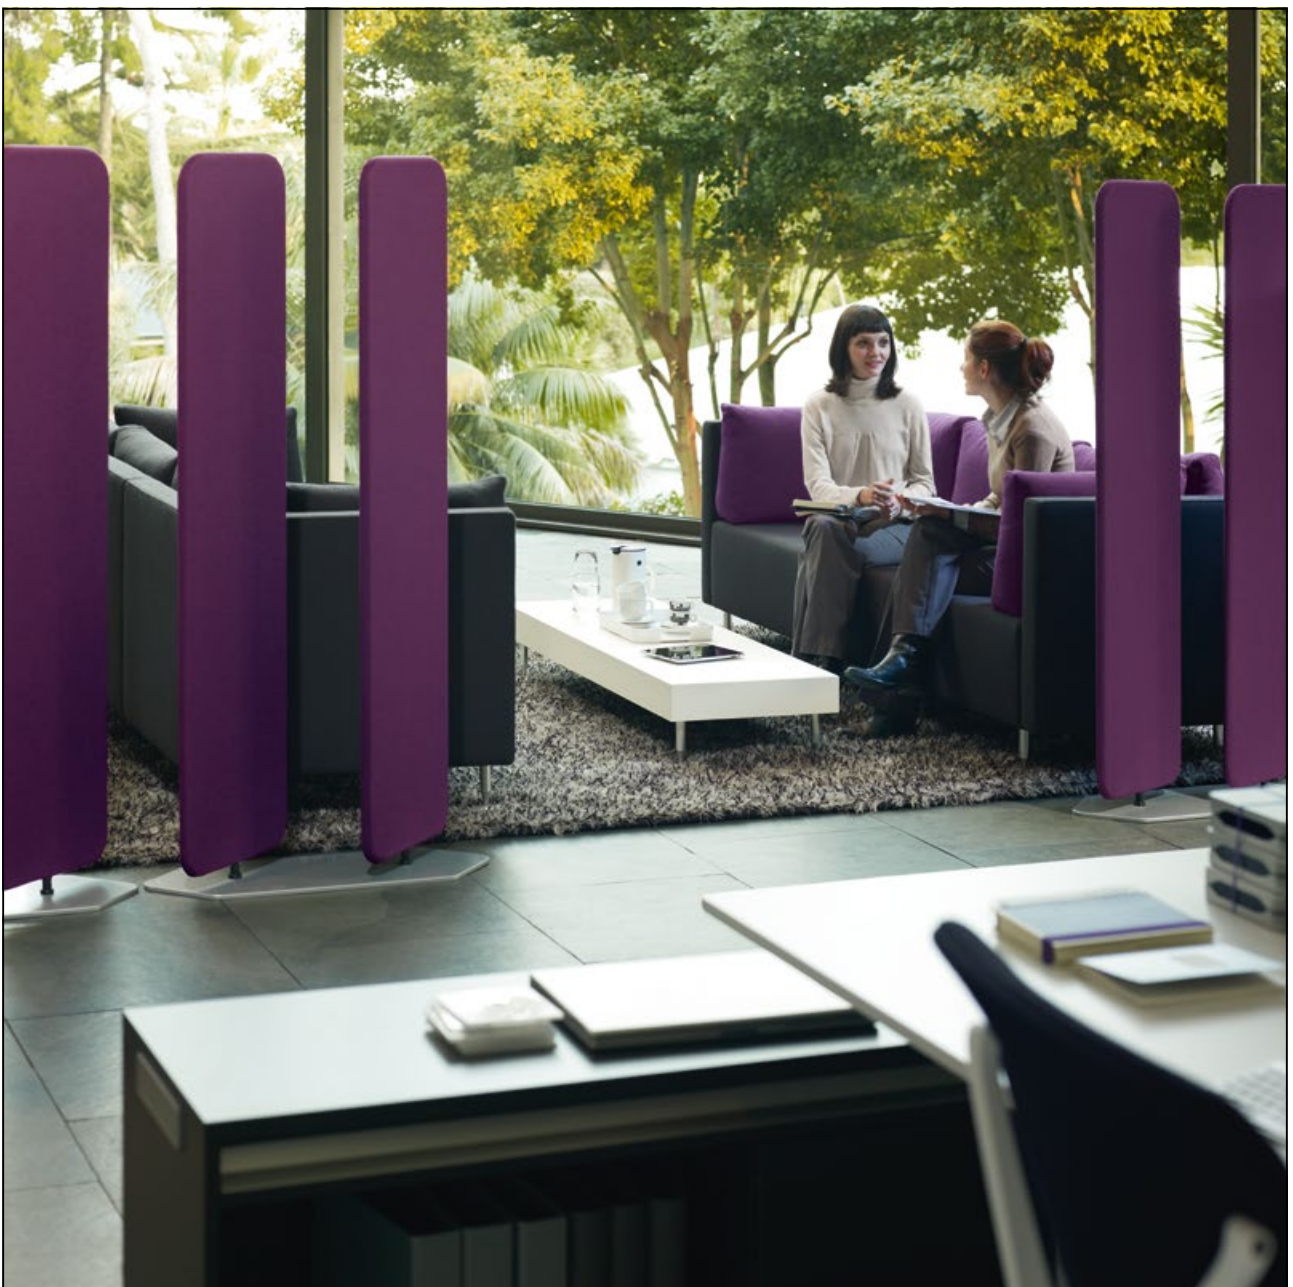

Screen element
viswall

Screen and partition with Sedus viswall.

Top: The two panels are independently rotatable.
 Bottom: Using several elements, it's easy to create different configurations.

Anyone wanting to combine open-plan office design with the need for confidentiality and distraction-free zones will find the perfect solution in "viswall". Each "viswall" is a two-panel screen consisting of fully rotating slats which stand on a sturdy base plate. Because the fabric-covered panels rotate, the elements are able to provide slight transparency, complete transparency or total visual protection. Thanks to the angled base plates, the modules can be positioned in a row, staggered or oriented in different directions. Design: speziell®

Fame fabric

Crêpe fabric

Atlantic fabric

Atlantic Bubble fabric

Colours. The screen elements can be delivered in a total of 60 colours from the Fame, Crêpe, Atlantic and Atlantic Bubble collections.