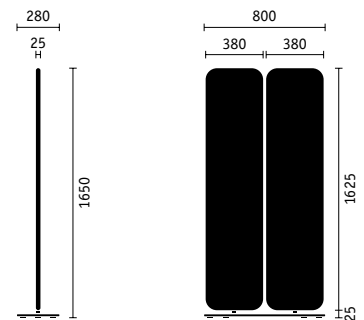

Screen element
viswall

Screen and partition with Sedus viswall.

Top: The two panels are independently rotatable.
 Bottom: Using several elements, it's easy to create different configurations.

Anyone wanting to combine open-plan office design with the need for confidentiality and distraction-free zones will find the perfect solution in "viswall". Each "viswall" is a two-panel screen consisting of fully rotating slats which stand on a sturdy base plate. Because the fabric-covered panels rotate, the elements are able to provide slight transparency, complete transparency or total visual protection. Thanks to the angled base plates, the modules can be positioned in a row, staggered or oriented in different directions. Design: speziell®

Fame fabric

Crêpe fabric

Atlantic fabric

Atlantic Bubble fabric

Colours. The screen elements can be delivered in a total of 60 colours from the Fame, Crêpe, Atlantic and Atlantic Bubble collections.