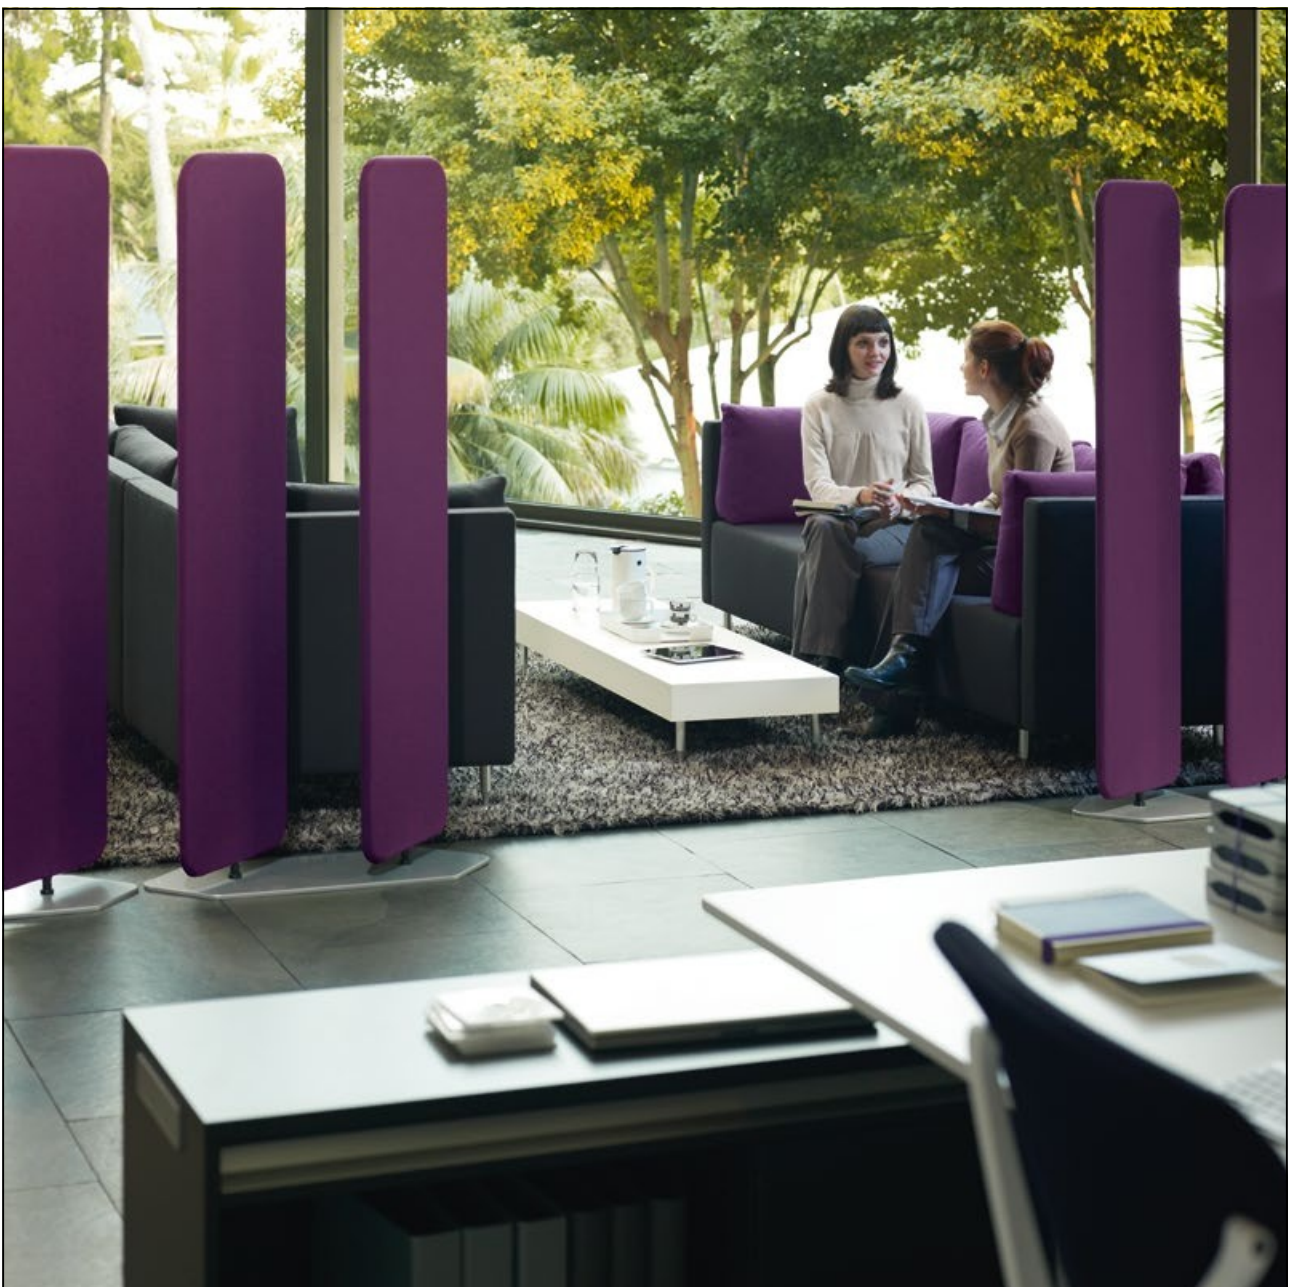

Screen element  
**viswall**

# Screen and partition with Sedus viswall.

Top: The two panels are independently rotatable.  
Bottom: Using several elements, it's easy to create different configurations.

Anyone wanting to combine open-plan office design with the need for confidentiality and distraction-free zones will find the perfect solution in "viswall". Each "viswall" is a two-panel screen consisting of fully rotating slats which stand on a sturdy base plate. Because the fabric-covered panels rotate, the elements are able to provide slight transparency, complete transparency or total visual protection. Thanks to the angled base plates, the modules can be positioned in a row, staggered or oriented in different directions. Design: speziell®

Fame fabric

Crêpe fabric

Atlantic fabric

Atlantic Bubble fabric

**Colours.** The screen elements can be delivered in a total of 60 colours from the Fame, Crêpe, Atlantic and Atlantic Bubble collections.